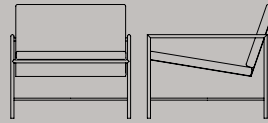

Lounge Chair

[← Back to all products](#)

You will receive 2 total packages:

- 1) **Lounge Chair Frame** in chosen colour
- 2) **Lounge Chair Pillow Set** in chosen colour

Total Gross Weight
19.6 kg
Total Volume
0.48 m ³

Frame Example Label

Item Number: 11901TK	 5 713109 119010				
Item Name: Lounge Chair Black Frame					
<table border="1"><tr><td>Net Weight</td><td>Gross Weight</td></tr><tr><td>14 kg</td><td>15 kg</td></tr></table>		Net Weight	Gross Weight	14 kg	15 kg
Net Weight		Gross Weight			
14 kg		15 kg			
Dimensions of Box 79 x 73 x 63 cm					
QTY: 1					
Included: Frame Only	HANDVÄRK				