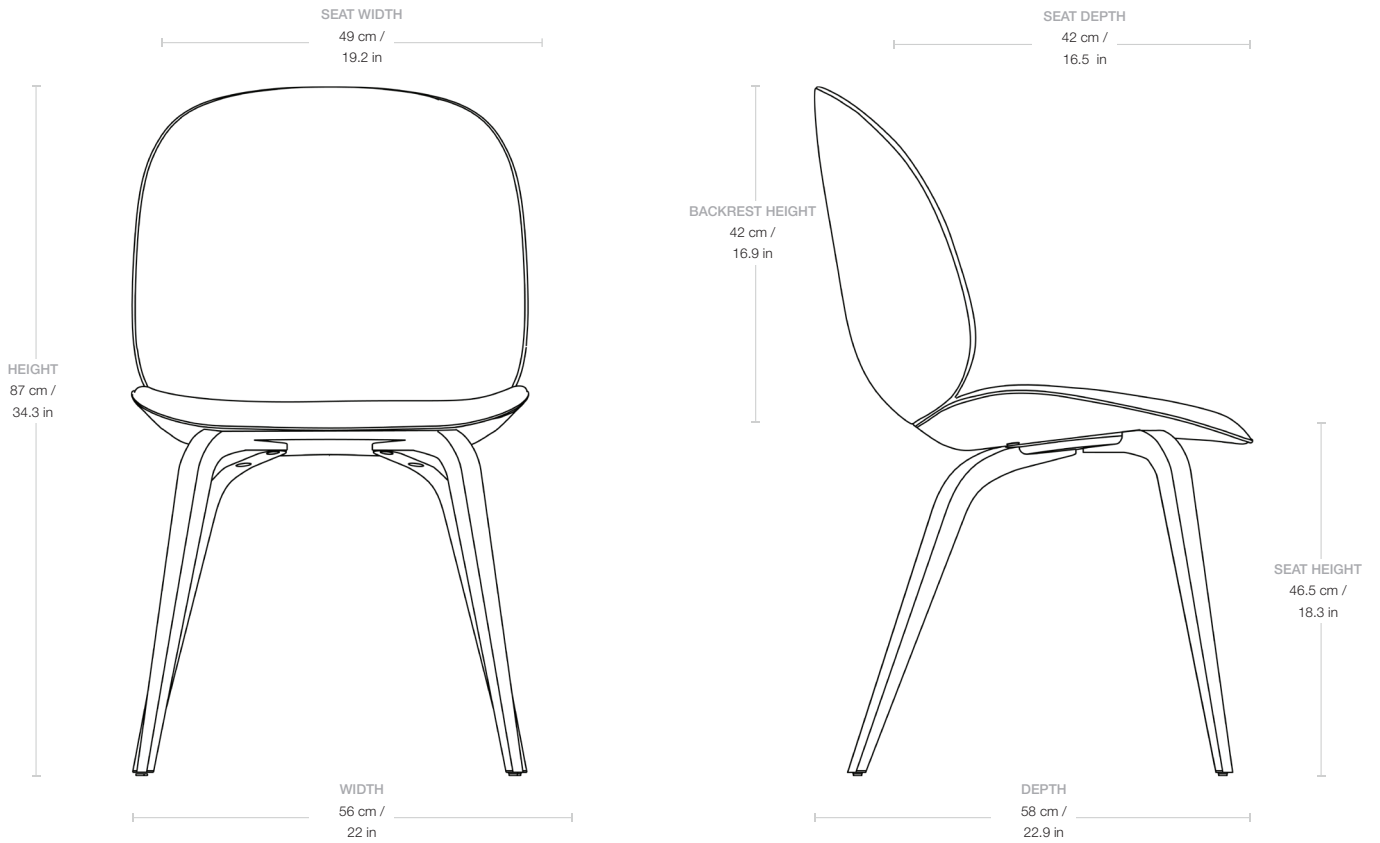


Beetle Dining Chair, Seat Upholstered - Wood base

Designed by GamFratesi - 2013

ITEM NUMBER

10253

DESCRIPTION

The Beetle Dining Chair carries strong references to the design duo GamFratesi's inspirational source; the insect world, more specific the world of beetles. The wide range of upholstery options and different bases make it possible to put your personal touch to the chair and create one of its kind. Bases are now also available in plastic edition, which gives the Beetle Dining Chair has an authentic look that adds warmth to any interior.

MATERIALS

PP, HDPE, Foam, Steel, Fabric or Leather upholstery

Dimensions

WIDTH	56 cm / 22 in
DEPTH	58 cm / 22.9 in
HEIGHT	87 cm / 34.4 in
SEAT WIDTH	49 cm / 19.2 in
SEAT DEPTH	42 cm / 16.5 in
SEAT HEIGHT	46.5 cm / 18.3 in
BACKREST HEIGHT	42 cm / 16.9 in

Weight

TOTAL WEIGHT	6.4 kg / 14 lbs
LEGS WEIGHT	1.8 kg / 4 lbs
SHELL WEIGHT	4.6 kg / 10 lbs

Upholstery Consumption

X 140 CM FABRIC WIDTH / X 55 IN FABRIC WIDTH

FABRIC

SEAT UPHOLSTERED 1 PCS	60 cm / 23.6 in
SEAT UPHOLSTERED 2 PCS AND MORE	30 cm / 12 in

LEATHER

SEAT UPHOLSTERED	0.67 m ² / 7.2 ft ²
-------------------------	---

Packaging

NUMBER OF PARCELS	1
PACKAGING LENGTH	59 cm / 23.2 in
PACKAGING WIDTH	58 cm / 23 in
PACKAGING HEIGHT	92 cm / 36.2
PACKAGING WEIGHT	2.5 kg / 5.5 lbs
GROSS WEIGHT	8.9 kg / 19.6 lbs