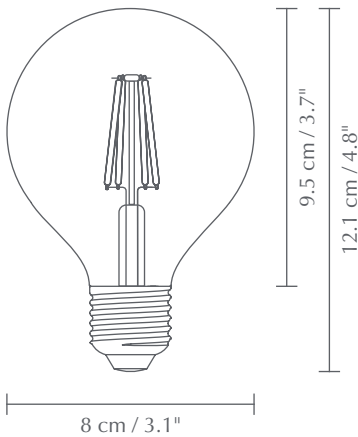

IDEA 2W 80 MM

Designed by UIMAGE Design Team

TESTS & CERTIFICATIONS

CE (for indoor use)

DIMENSIONS

Ø: 8 cm / 3.1"
H: 12.1 cm / 4.8"

LIGHT SOURCE

E27 - 2W LED, 220-240V - 50 Hz - 2200 K - 145 lumen
68 lm/W, CRI: 92, 25000 H

0.7

PACKAGING

Gift box dimensions (Ø × H): 8.7 × 13.8 cm / 3.4 × 5.4"

MEDIA KIT

Photos and press material
Download at umage.presscloud.com

ORDERING INFORMATION

Idea 2W 80 mm LED bulb

#4170