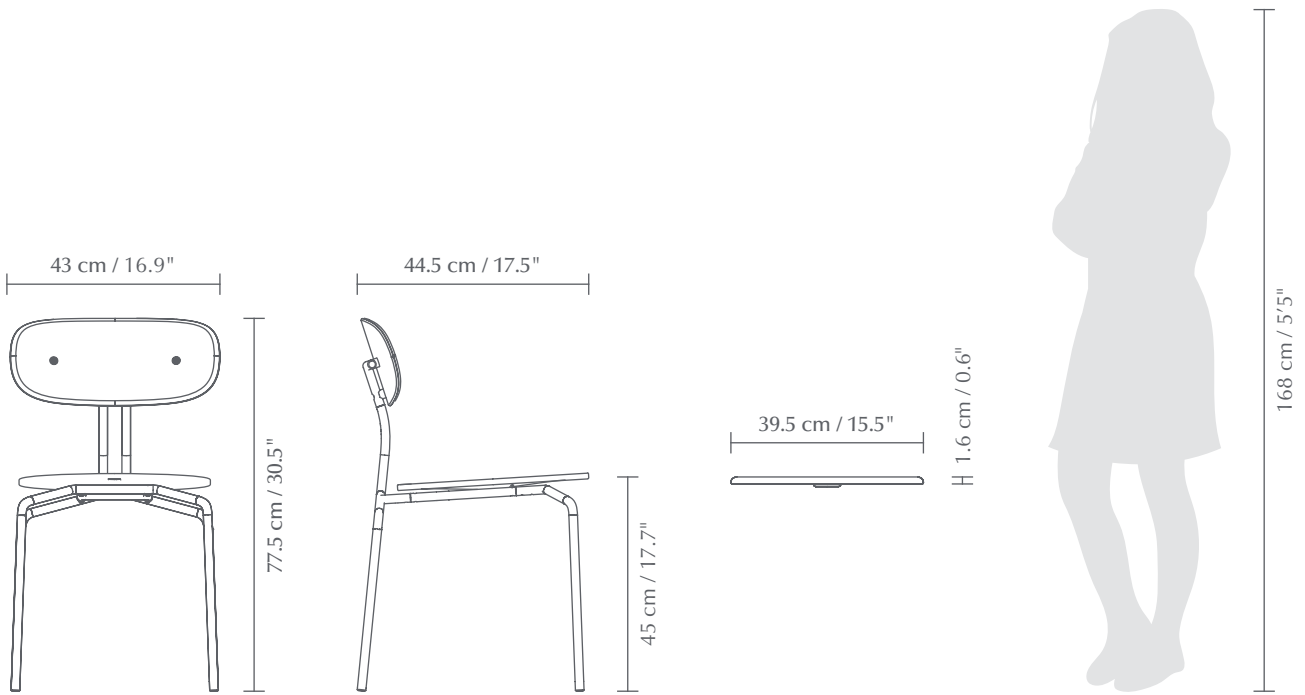

CURIOUS | CHAIR

Designed by Luigi Vittorio Cittadini

Colour variations

(wood)

(legs)

oak

brass

black

(textiles)

sugar brown

white sands

sterling

shadow

racing green

tangerine

monrose

caramel

curry sun

mocca

summer shine

morning meadows

calm seas

bright skies

jet air blue

stone rose

quantom blue

teddy white

teddy brown