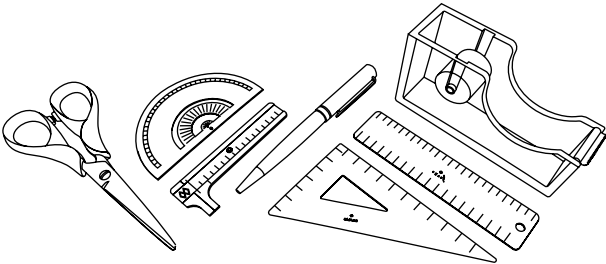

PACKAGING DIMENSIONS (L x W x H)

22.4 x 29.2 x 4.4 cm / 8.8 x 11.5 x 1.7"

MEDIA KIT

Photos and press material
Download at umage.presscloud.com

ORDERING INFORMATION

Stationery

#9726

The Stationery set is the perfect desk accessory for your desk or your next creative project. Made from brass and steel, the stationery set includes a pair of scissors, a tape dispenser, a pen, a ruler, a set square, a protractor, and callipers.