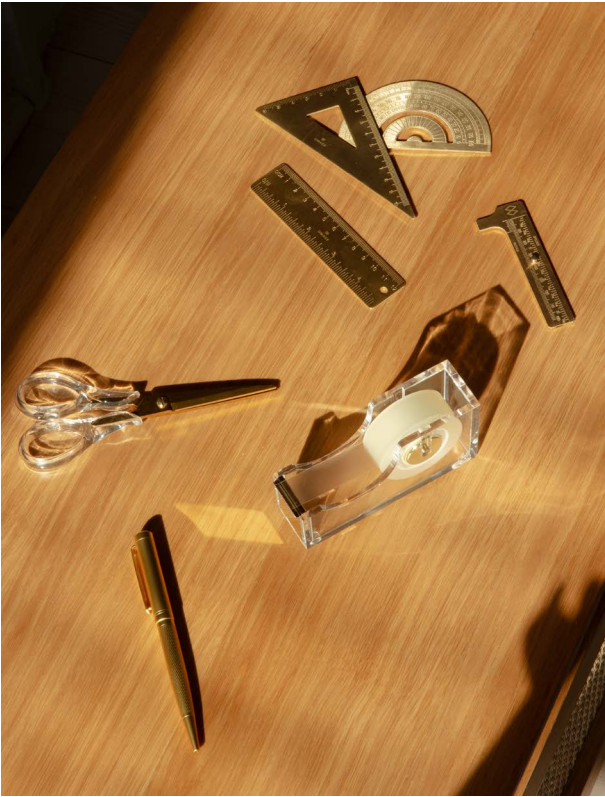

STATIONERY

Designed by UIMAGE Design Team

MATERIAL

Steel, PMMA and brass

WEIGHT

600 g / 1.3 lb

WEIGHT INCL. PACKAGING

800 g / 1.8 lb

PACKAGING DIMENSIONS (L x W x H)

22.4 x 29.2 x 4.4 cm / 8.8 x 11.5 x 1.7"

MEDIA KIT

Photos and press material
Download at umage.presscloud.com

ORDERING INFORMATION

Stationery

#9726

The Stationery set is the perfect desk accessory for your desk or your next creative project. Made from brass and steel, the stationery set includes a pair of scissors, a tape dispenser, a pen, a ruler, a set square, a protractor, and callipers.