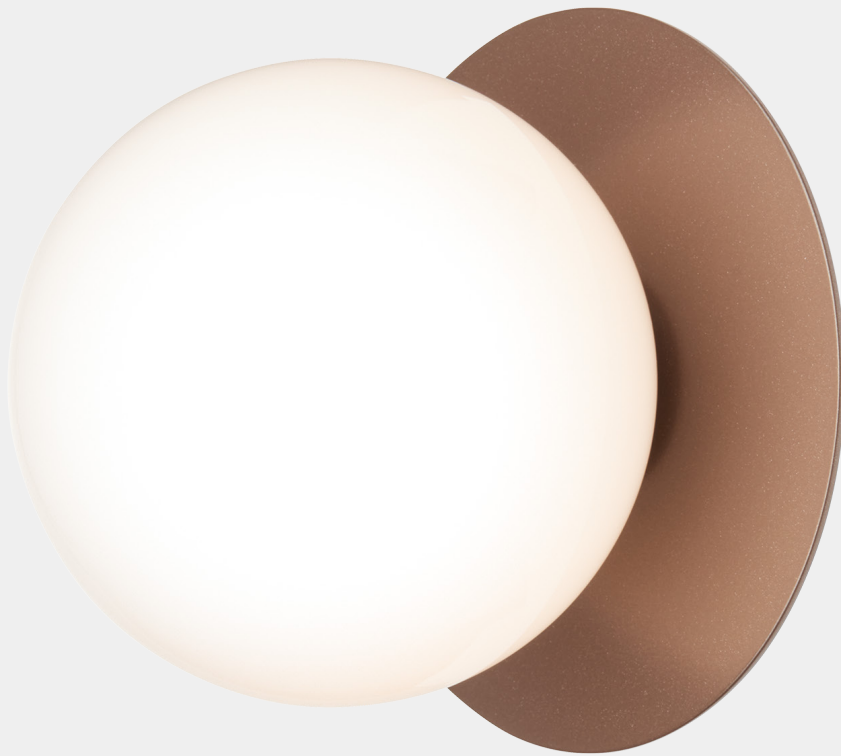

# NUURA

**LIILA 1 OUTDOOR**  
**dark bronze / opal**

Design: Sofie Refer, 2022

**Liila 1 Outdoor** is an extension of the Liila collection, designed to be suitable for the entrance areas of a home.

Explore the rest of the Liila collection on our website, [here](#)

**Product no.:** EU - 2046009

**Certifications:** CE, IP54, Class I

**Type:** Wall / ceiling light - outdoor

**Cleaning:** Use a soft dry cloth to clean the product.  
Do not use household cleaners.

**Colour:** Glass: opal / Metal: dark bronze

**Materials:** Powder-coated metal, mouth-blown glass

**Light source:** Socket: G9  
Max wattage: 7W LED  
Voltage (V): 220-240V / 120V

**Dimensions:** 165mm / 6,5in x 170mm / 6,7in  
Ceiling plate:  $\varnothing$ 105mm / 4.1in  
Glass:  $\varnothing$ 140 / 5,5in