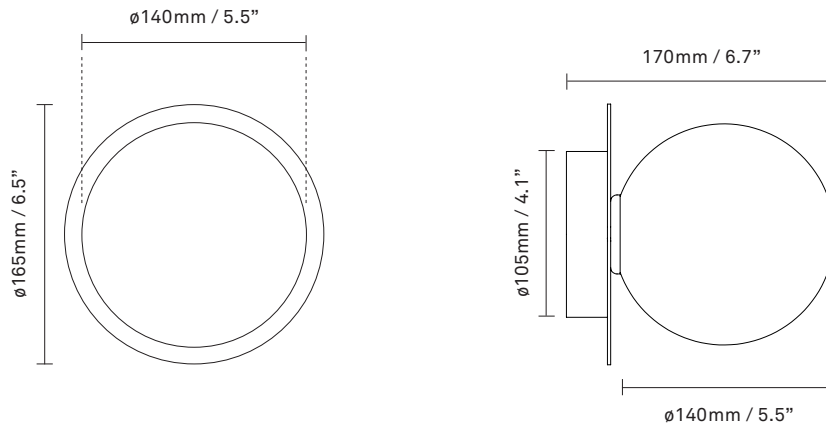

Liila 1 Outdoor is an extension of the Liila collection, designed to be suitable for the entrance areas of a home.

Explore the rest of the Liila collection on our website, [here](#)

Product no.: EU - 2046009

Certifications: CE, IP54, Class I

Type: Wall / ceiling light - outdoor

Cleaning: Use a soft dry cloth to clean the product.
Do not use household cleaners.

Colour: Glass: opal / Metal: dark bronze

Materials: Powder-coated metal, mouth-blown glass

Light source: Socket: G9
Max wattage: 7W LED
Voltage (V): 220-240V / 120V

Dimensions: 165mm / 6,5in x 170mm / 6,7in
Ceiling plate: $\varnothing$ 105mm / 4.1in
Glass: $\varnothing$ 140 / 5,5in

See recommended light source [here](#)

Weight: Armature + glass: 540g

Light sources not included

Packaging: Dimensions: L: 340mm / 13.3in x
W: 190mm / 7.4in x H: 180mm / 7in
Weight: 460g
Total weight incl. product: 1000g
Number of parcels: 1
Material: Brown cardboard

Dimmable if installed with appropriate dimmable LED light source(s) suitable for your dimmer circuit.

Light source can be added to delivery on request or via our webshop at [nuura.com](#).

Works with appropriate lighting control module. Module can be added to delivery on request.

Find our recommendations [here](#)