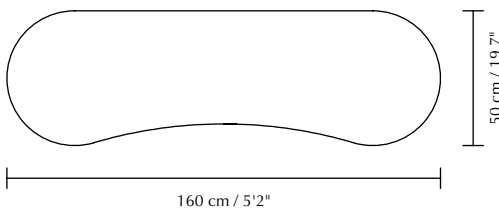

Colour variations

oak

sugar
brown

white
sands

sterling

shadow

UMAGE