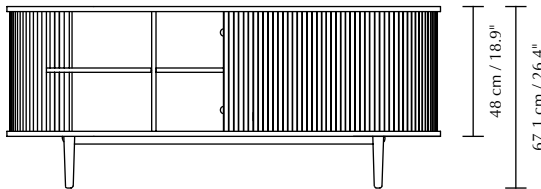

Colour variations

oak

sugar
brown

white
sands

sterling

shadow

UMAGE