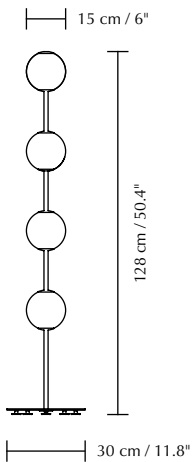

# AUDREY FLOOR

Designed by Søren Ravn Christensen

Colour variations

plated brass

 Floor lamp

 **DIMENSIONS**  
Ø: 15 cm (30 cm) / 6" (11.8")  
H: 128 cm / 50.4"

 **MARKINGS, TESTS & CERTIFICATIONS**  
CE, UKCA (for indoor use), IP2X

 **MATERIAL**  
Steel, aluminium, PC, ABS and opal glass  
Incl. 2.1 m / 6'9" black cord

 **WARRANTY**  
10 years warranty against manufacturer defects

 **WEIGHT**  
7.7 kg / 17 lb

 **WEIGHT INCL. PACKAGING**  
9.3 kg / 20.5 lb

 **LIGHT SOURCE**  
30W LED panel built-in. 2700 K - 1740 lumen CRI: 91  
50000 H. Dimmable

 **PACKAGING DIMENSIONS (L x W x H)**  
45 x 45 x 13 cm / 17.7 x 17.7 x 5"

 **ASSEMBLY TIME**  
5 min

 **MEDIA KIT**  
Photos and press material  
Download at [umage.presscloud.com](https://umage.presscloud.com)