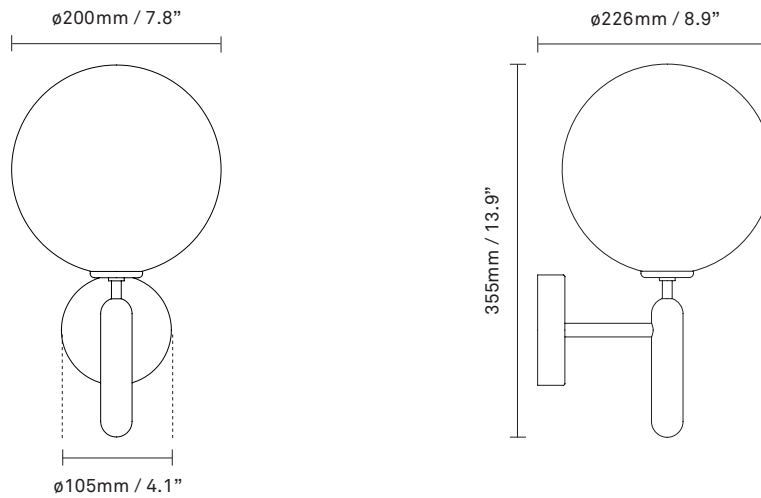

Miira Wall Outdoor is a new addition to the Miira collection. The outdoor light sconce is designed to illuminate outdoor spaces and is particularly suitable for installing next to the entrance areas of a home.

Explore the rest of the Miira collection on our website, [here](#)

Product no.: EU - 2035009

Type: Wall light - outdoor

Colour: Glass: optic clear / Metal: dark bronze

Materials: Powder-coated metal, mouth-blown glass

Dimensions: 226mm / 8.9in x 355mm / 13.9in
Glass: $\varnothing$ 200mm / 7.8in

Weight: Armature + glass: 1150g

Packaging: Dimensions: L: 325mm / 12.7in x
W: 230mm / 9in x H: 215mm / 8.4in
Weight: 610g
Total weight incl. product: 1760g
Number of parcels: 1
Material: Brown cardboard

Certifications: CE, IP54, Class I

Cleaning: Use a soft dry cloth to clean the product.
Do not use household cleaners.

Light source: Socket: G9
Max wattage: 7W LED
Voltage (V): 220-240V / 120V

See recommended light source [here](#)

Light sources not included

Dimmable if installed with appropriate dimmable LED light source(s) suitable for your dimmer circuit.

Light source can be added to delivery on request or via our webshop at [nuura.com](#).

Works with appropriate lighting control module. Module can be added to delivery on request.

Find our recommendations [here](#)