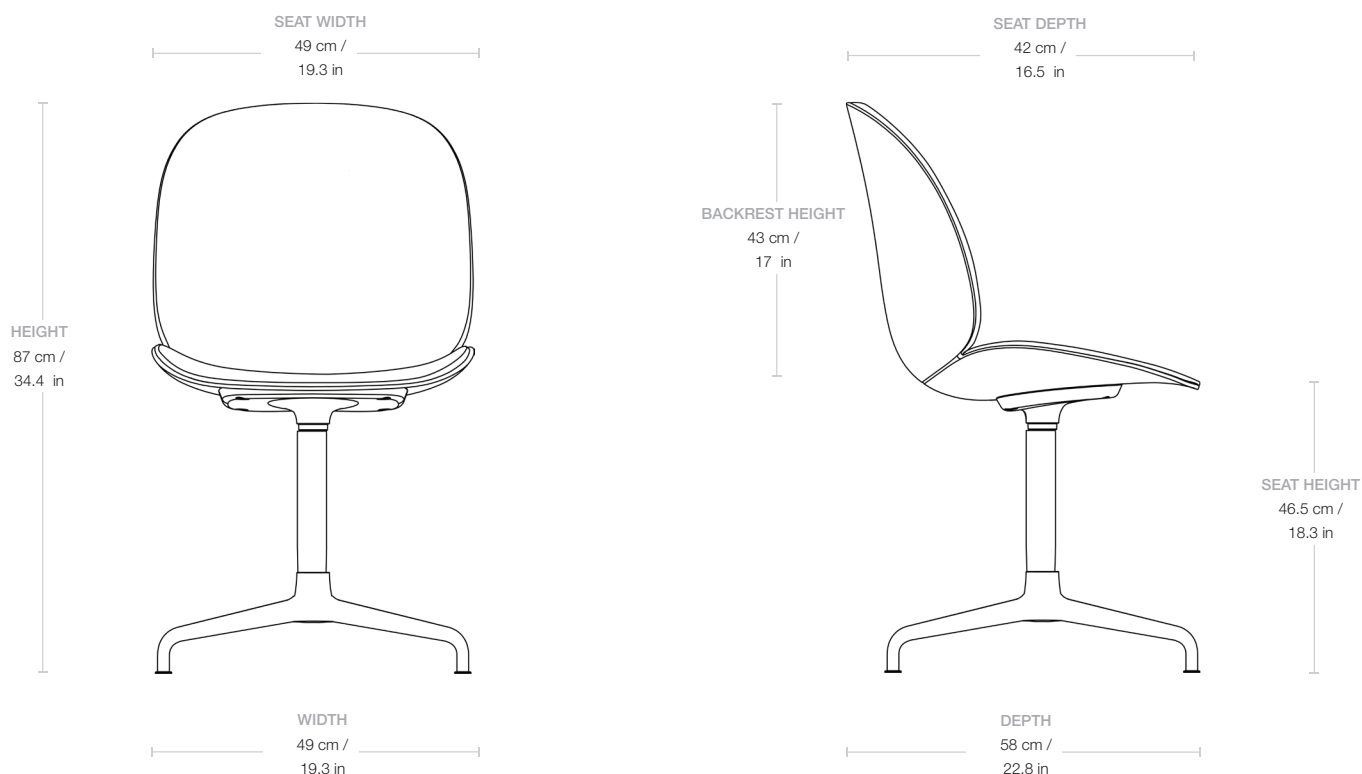

## Beetle Meeting Chair, Seat Upholstered - 4 Star Swivel base

Designed by GamFratesi - 2013

---

---

**ITEM NUMBER**

10292

**DESCRIPTION**

The Beetle can exude a personal adornment with an upholstery of your choice. Due to its unique design, the front upholstery can also be changed with time to give the chair a different expression and new life to the interior decoration. GamFratesi has reinterpreted the characteristic elements of the beetles' sections when designing the Beetle Chair: shape, shells, sutures, rigid outside and soft inside. The comfortable yet dynamic design makes the chair suitable for multiple environments whether it is in the home or the workplace.

## Dimensions

<b>WIDTH</b>	49 cm / 19.3 in
<b>DEPTH</b>	58 cm / 23 in
<b>HEIGHT</b>	87 cm / 34.3 in
<b>SEAT WIDTH</b>	49 cm / 19.3 in
<b>SEAT DEPTH</b>	42 cm / 16.5 in
<b>SEAT HEIGHT</b>	46.5 cm / 18.3 in
<b>BACKREST HEIGHT</b>	43 cm / 17 in

## Weight

<b>TOTAL WEIGHT</b>	8.6 kg / 19 lbs
<b>LEGS WEIGHT</b>	4 kg / 8.8 lbs
<b>SHELL WEIGHT</b>	4.6 kg / 10.1 lbs

---