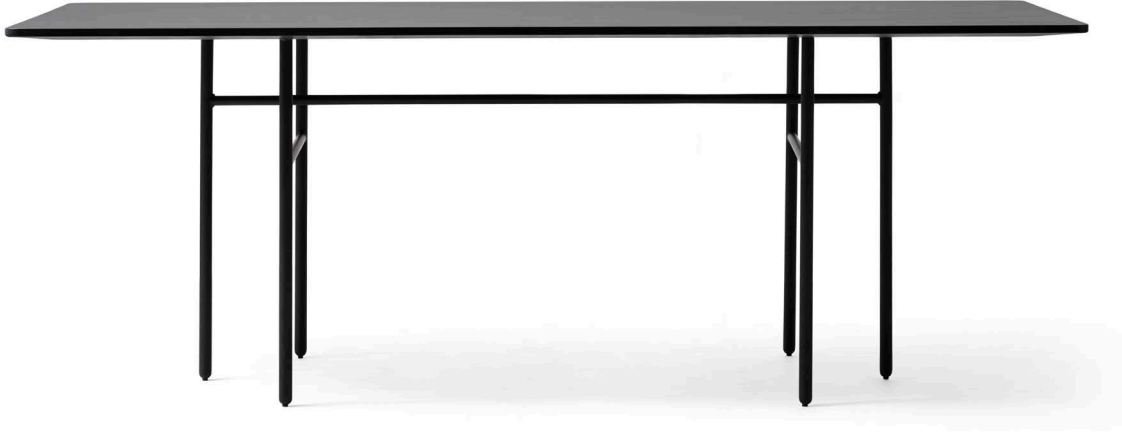

With its minimalist good looks and practicality, the Snaregade Table can be utilised within a variety of different spaces – an office desk, its rectangular variant as an elegant dining table, or the oval alternative would also be equally suited to kitchens and meeting rooms.

Product Type

Table

Environment

Indoor

Versions/ Dimensions

H: 73 cm

L: 200 cm

W: 90 cm

Materials

Stained Oak Veneer,
Powder Coated Steel

Colours

Black - RAL 9005

White - RAL 9002

Snaregade Rectangular Table

Black

Black