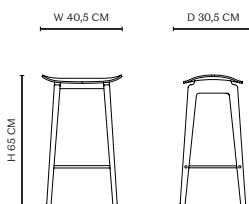

DIMENSIONS

Bar Stool - Counter Height 65 cm

W 40,5 cm / D 30,5 cm / H 65