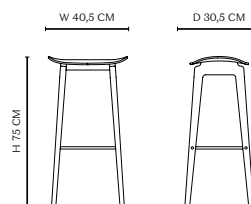

Bar Stool - Bar Height 75 cm

W 40,5 cm / D 30,5 cm / H 75 cm