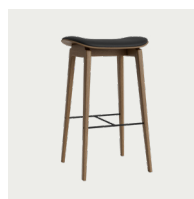

UPHOLSTERY