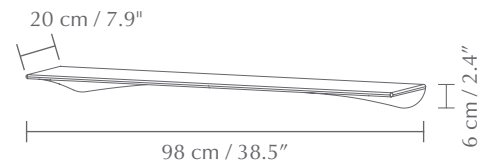

Find more info on our website umage.com

DIMENSIONS

W x H x D: 98 x 6 x 20 cm / 38.5 x 2.4 x 7.9"

MATERIAL

Ash and steel

CONSTRUCTION

CNC milled from solid ash wood

PACKAGING DIMENSIONS (W x H x D)

101 x 10 x 24 cm / 39.8 x 3.9 x 9.4"

ASSEMBLY TIME

20 min - video guide at umage.com

MEDIA KIT

Photos and press material
Download at umagepress.com

ORDERING INFORMATION

Black ash

#5418