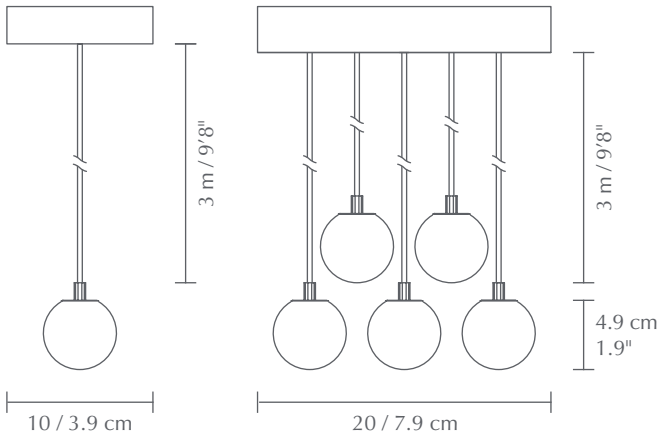

ROSETTE MINI

Designed by UIMAGE Design Team

TESTS & CERTIFICATIONS

CE (for indoor use)

DIMENSIONS

Rosette Mini single (Ø × H): 10 × 2.7 cm / 3.9 × 1.1"

Rosette Mini cluster 3 (Ø × H): 20 × 3.2 cm / 7.9 × 1.3"

Rosette Mini cluster 5 (Ø × H): 20 × 3.2 cm / 7.9 × 1.3"

MATERIAL

Steel and polypropylene

Incl. 3 m / 9'8" black cord, metal canopy and diffuser caps

LIGHT SOURCE

Idea 2W LED G4 12V DC. (not included)

PACKAGING DIMENSIONS (L × W × H)

Single: 11.1 × 11.1 × 11.8 cm / 4.4 × 4.4 × 4.6"

Cluster 3: 21.2 × 21.2 × 13.6 cm / 8.3 × 8.3 × 5.4"

Cluster 5: 21.2 × 21.2 × 13.6 cm / 8.3 × 8.3 × 5.4"

MEDIA KIT

Photos and press material

Download at umage.presscloud.com

ORDERING INFORMATION

Rosette Mini single

#4002

Rosette Mini cluster 3

#4003

Rosette Mini cluster 5

#4014

A FLOWERY TOUCH