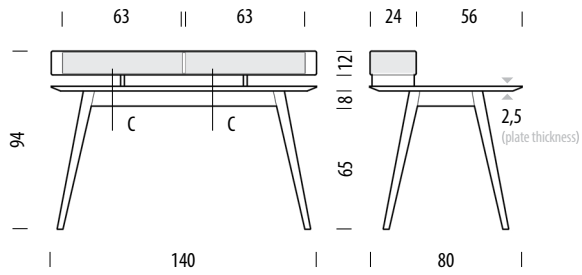

Stafa Desk With Shelf

Base / shelf Solid oak, Plate Solid oak

Version: 1-1-2023

Basic info

Design	Salih Teskeredžić
Product size	W: 140, D: 80, H: 94
Package 1 - Table	W: 146, D: 83, H: 13
Package 2 - Shelf	W: 145, D: 27,5, H: 13
Volume	0,21 m³
Net weight	43,7 kg
Gross weight	47,9 kg

Item no. 032

Assembly 20 min / 2 persons

Internal storage	Width	Depth	Height
C - Compartment	67	23	9