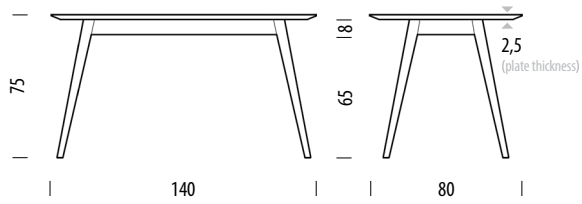

Dimensions (tolerances)

The dimensions shown are indicative, they may vary due to the natural properties of wood, season, or manufacturing processes. Deviations from the specified size may occur, usually no more than 1 cm.

For all additional inquiries regarding Stafa Desk please feel free to [contact us](#).

Stafa Desk ^{Without Shelf}

Base Solid oak, ^{Plate} Solid oak

Version: 1-1-2023

Basic info

Design Salih Teskeredžić

Product size W: 140, D: 80, H: 75

Packaging W: 146, D: 83, H: 13

Volume 0,16 m³

Net weight 32,4 kg

Gross weight 35,5 kg

Item no. 033

Assembly 15 min / 2 persons

Stafa Desk With Shelf

Base / shelf Solid oak, Plate Solid oak

Version: 1-1-2023

Basic info

Design	Salih Teskeredžić
Product size	W: 140, D: 80, H: 94
Package 1 - Table	W: 146, D: 83, H: 13
Package 2 - Shelf	W: 145, D: 27,5, H: 13
Volume	0,21 m ³
Net weight	43,7 kg
Gross weight	47,9 kg