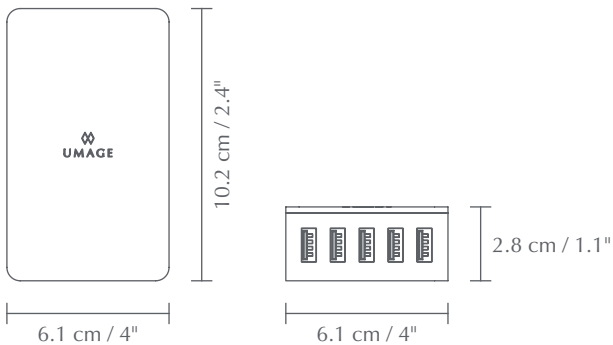

EASY AND EFFECTIVE CHARGING

Unifier Hub is a device that connects all your Unifier wireless chargers to ensure easy and effective charging with a minimum of cables involved. The Unifier Hub has five USB-ports, and can connect five Unifiers at a time. Use it with the Charging Station and ensure an easy recharge of all your Asteria Move lamps at once.

Please note that when charging Asteria Move with the Unifier Hub and the Unifier wireless charger, use only four outlets at a time.

Find more info on our website umage.com

Colour variations

black
(RAL: 9005)