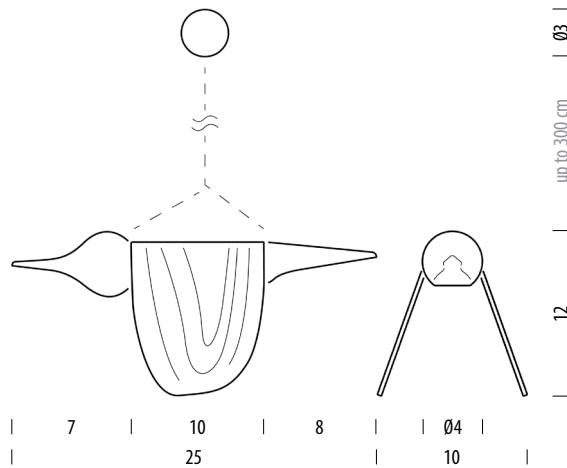

#### Dimensions (tolerances)

The dimensions shown are indicative, they may vary due to the natural properties of wood, season, or manufacturing processes. Deviations from the specified size may occur, usually no more than 1 cm.

## Basic info

<b>Design</b>	Mustafa Čohadžić
<b>Product size</b>	W: 25, D: 10, H: 12
<b>Packaging</b>	W: 27,5, D: 12,5, H: 11,5
<b>Volume</b>	0,004 m <sup>3</sup>
<b>Net weight</b>	0,1 kg
<b>Gross weight</b>	0,25 kg