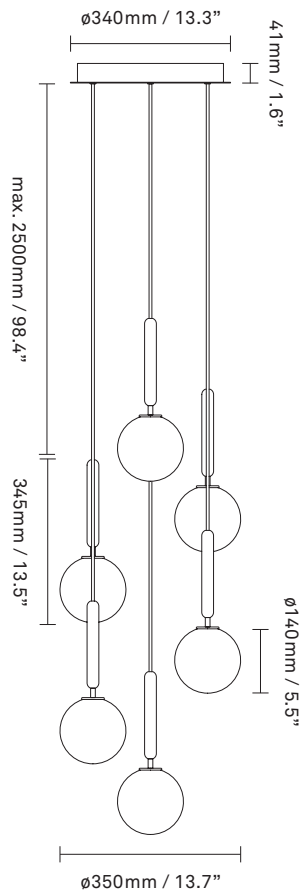

Miira 6 in rock grey finish with mouth-blown optic clear glass.

Explore the rest of the **Miira collection** on our website, [here](#)

Product no.: EU - 2031009 / US - 3031009

Certifications: CE, IP20, Class I

Type: Chandelier - indoor

For information about IP ratings, click [here](#)

Colour: Glass: optic clear / Metal: rock grey
Cable: black

Cleaning: Use a soft dry cloth to clean the product.
Do not use household cleaners.

Materials: Powder coated metal, mouth-blown glass, fabric covered cable

Light source: Socket: G9
Max wattage: 7W LED
Voltage (V): 220-240V / 120V

Dimensions: $\varnothing 350\text{mm} / 13.7\text{in} \times 345\text{mm} / 13.5\text{in}$
Cable length: max. $2500\text{mm} / 98.4\text{in}$

Weight: Armature + glass: 6950g

See recommended light source [here](#)

Packaging: Dimensions: L: $800\text{mm} / 31.4\text{in} \times W: 600\text{mm} / 23.6\text{in} \times H: 470\text{mm} / 18.5\text{in}$
Weight: 4050g
Total weight incl. product: 11000g
Number of parcels: 7
Material: Brown cardboard

Light sources not included

Dimmable if installed with appropriate dimmable LED light source(s) suitable for your dimmer circuit.

Light source can be added to delivery on request or via our webshop at [nuura.com](#).

Works with appropriate lighting control module. Module can be added to delivery on request.

Find our recommendations [here](#)