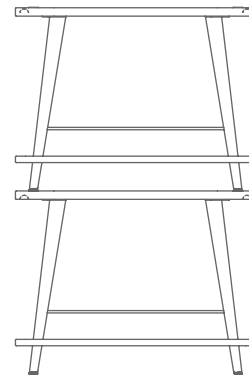

ORDERING INFORMATION

Convenience oak
Convenience dark oak

#5572

#5772

COLOUR VARIATIONS

oak

dark oak