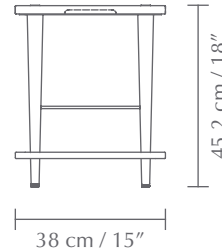

ORDERING INFORMATION

Convenience oak
Convenience dark oak

#5572

#5772

COLOUR VARIATIONS

oak

dark oak