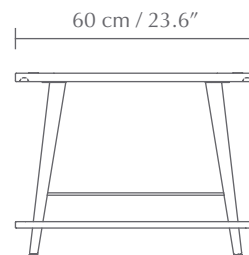

ORDERING INFORMATION

Convenience oak
Convenience dark oak

#5572

#5772

COLOUR VARIATIONS

oak

dark oak