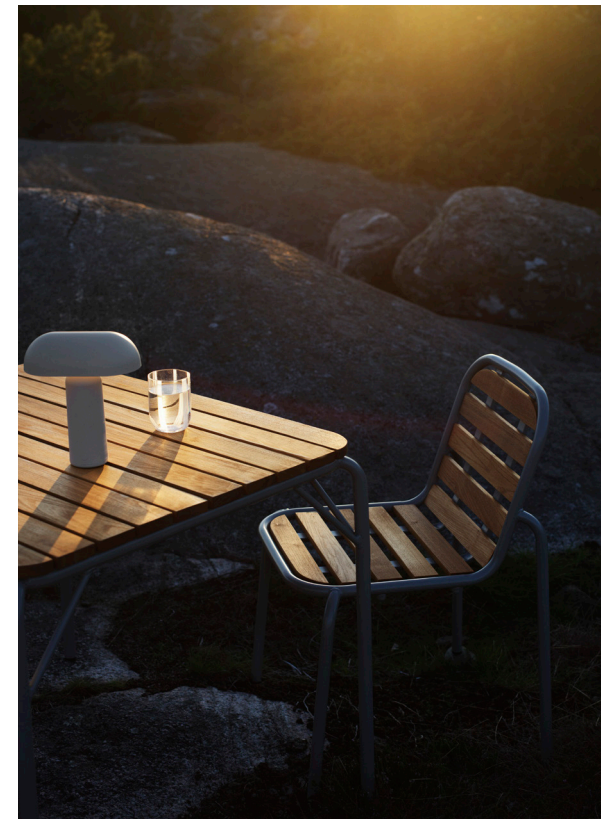

Vig Barstool 75 cm Robinia in Dark Green

Vig Lounge Chair in Grey  
Vig Table 55 x 45 cm Robinia in Grey

Vig Chair Robinia in Grey  
Vig Table 90 x 80 cm Robinia in Grey

Vig Chair Robinia in Grey  
Vig Table 90 x 80 cm Robinia in Grey

## DESIGNED TO INTEGRATE SEAMLESSLY WITH ITS SURROUNDINGS

Vig offers a range of versatile stackable outdoor furniture, enabling endless possibilities for creating inviting and flexible seating areas. From comfortable dining chairs to inviting lounge chairs, elegant chaise longues, versatile benches, stylish barstools, and adaptable tables in various sizes, the collection comprises a comprehensive selection to suit a variety of outdoor spaces. Whether it's for compact city living on the urban balcony, for grand summer parties on the spacious patio or for relaxing by the poolside, the Vig collection offers something for every setting.