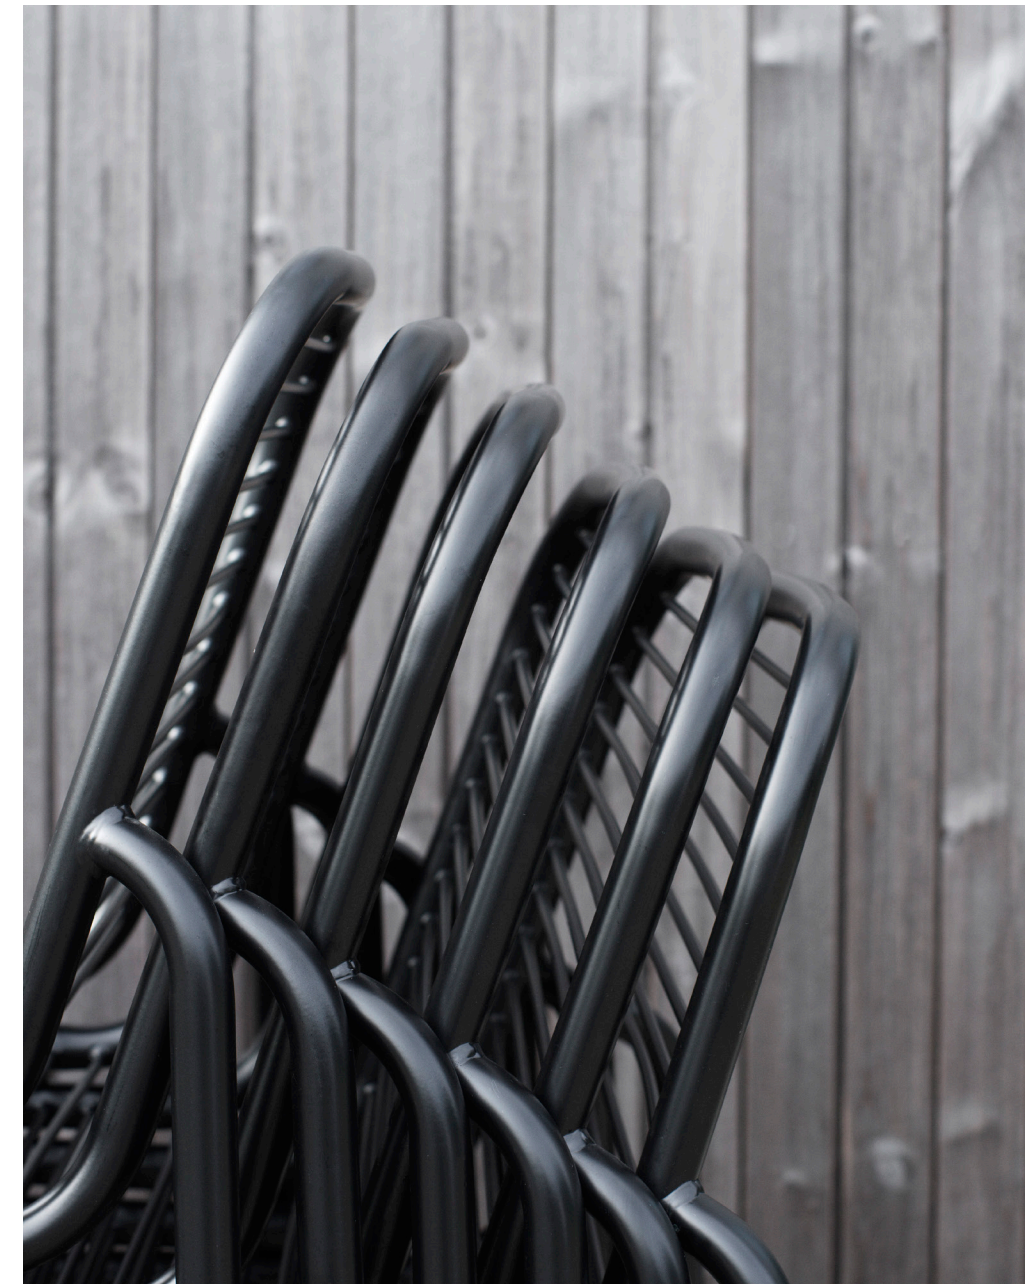

Vig Chair in Black