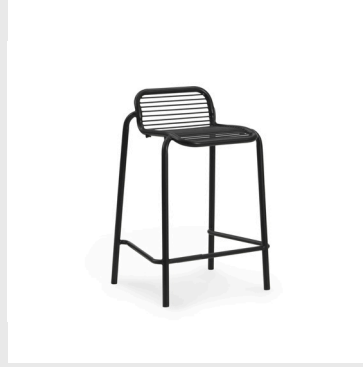

VIG COLLECTION

Model: Vig Barstool
Design: Simon Legald, 2023
Dimensions: H: 78,5 x W: 51 x D: 45 x SH: 65 cm
Specifications: Stackable
Material: Double powder coated steel