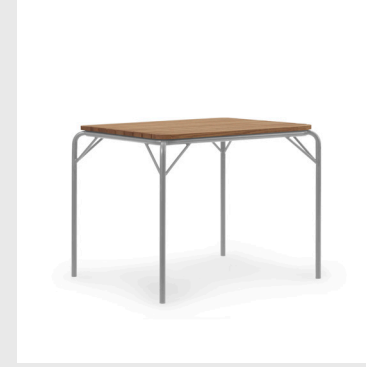

Model: Vig Table 90x80 cm Robinia
Design: Simon Legald, 2023
Dimensions: H: 76 x W: 90 x L: 80 cm
Material: Double powder coated steel and oiled Robinia (Black Locust) wood