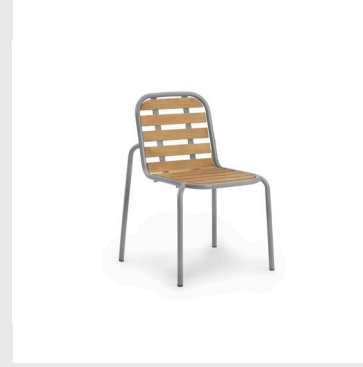

Model: Vig Chair Robinia
Design: Simon Legald, 2023
Dimensions: H: 83 x W: 57 x D: 55 x SH: 46 cm
Specifications: Stackable
Material: Double powder coated steel and oiled Robinia (Black Locust) wood

VIG COLLECTION