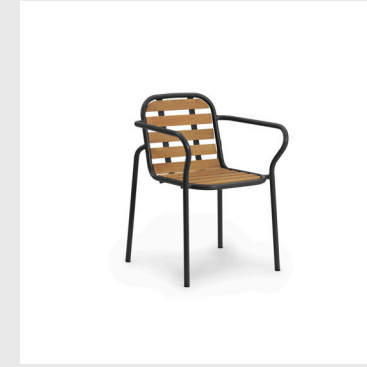

Model: Vig Armchair Robinia
Design: Simon Legald, 2023
Dimensions: H: 83 x W: 61 x D: 57 x SH: 46 cm
Specifications: Stackable
Material: Double powder coated steel and oiled Robinia (Black Locust) wood

VIG COLLECTION