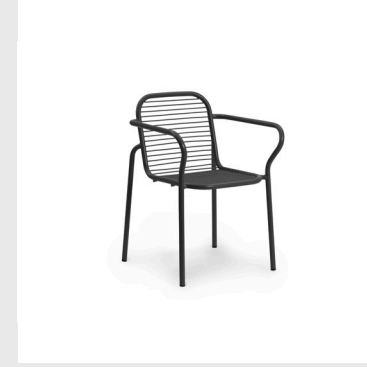

Model: Vig Armchair
Design: Simon Legald, 2023
Dimensions: H: 83 x W: 61 x D: 57 x SH: 46 cm
Specifications: Stackable
Material: Double powder coated steel

VIG COLLECTION