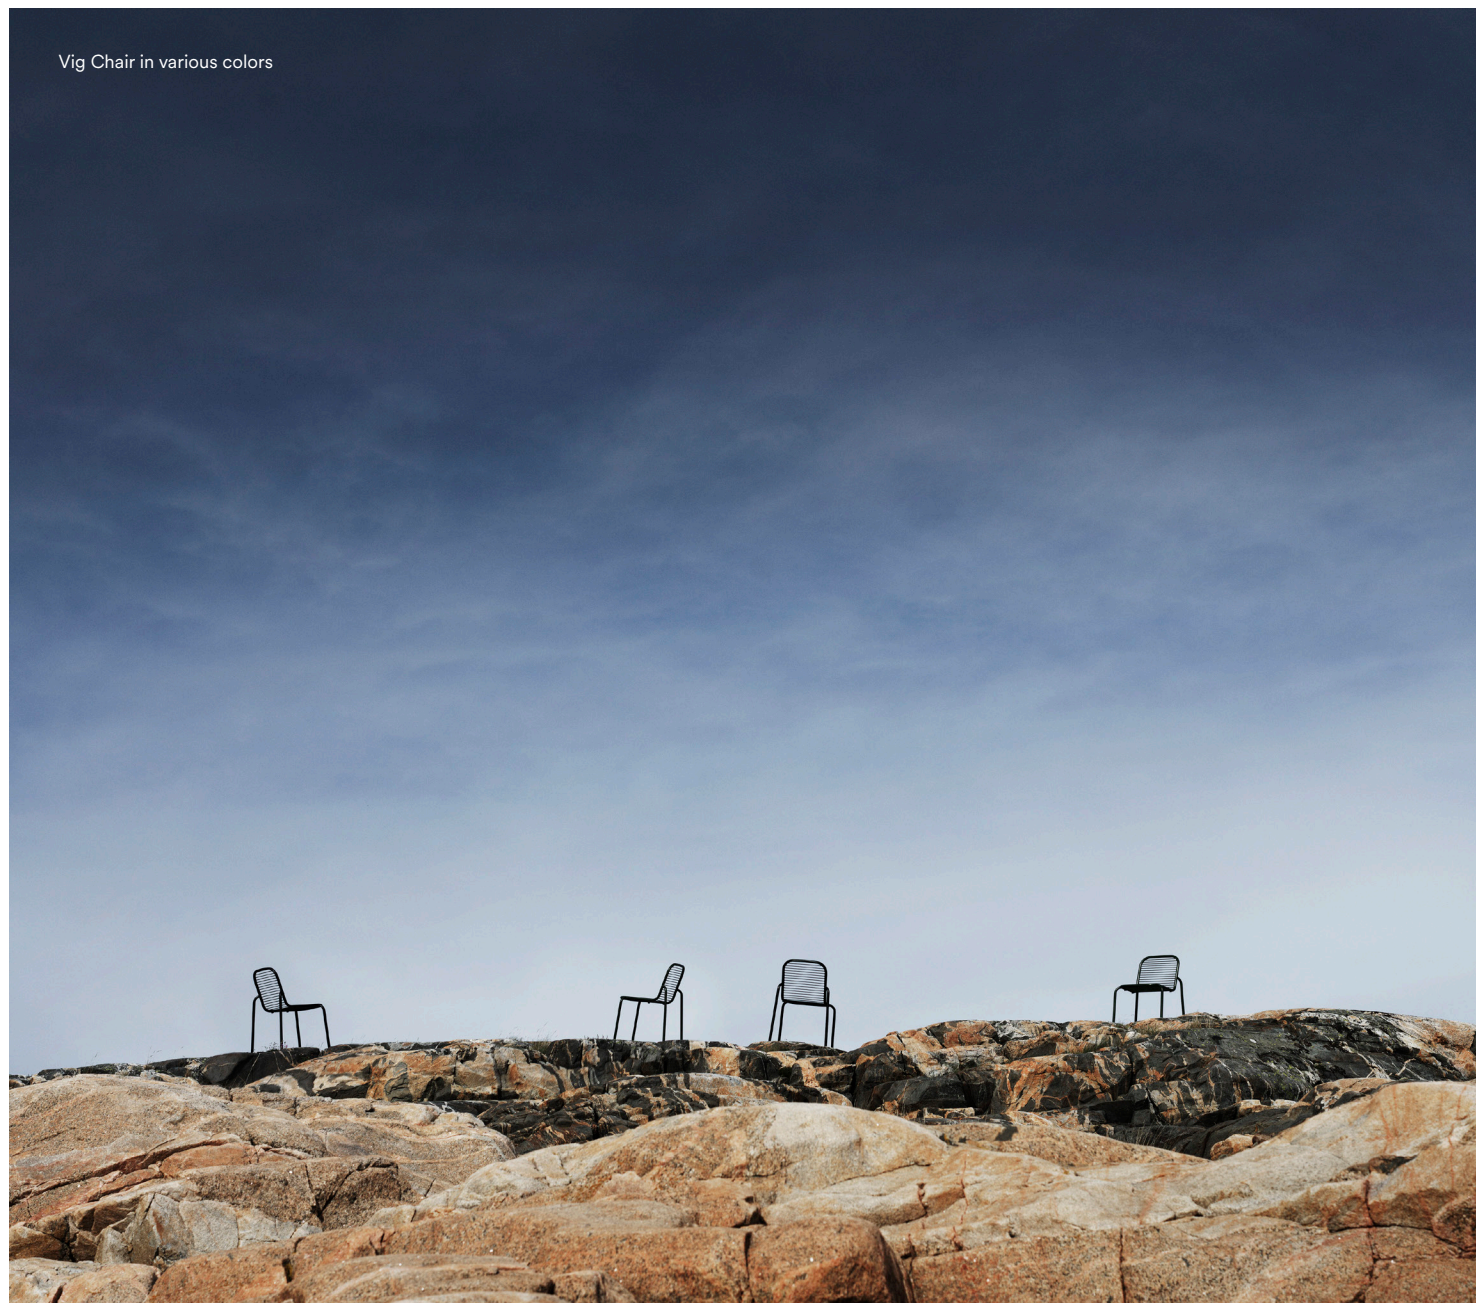

Vig Chair in various colors

“The Vig collection was designed with the vision of creating outdoor furniture that is not only visually appealing but also functional and long-lasting. By utilizing Robinia wood and double powder coated steel, we have ensured that each piece in the Vig collection offers exceptional durability and resistance to outdoor elements. In addition, we have considered the collection’s convenience, focusing on making the majority of the pieces stackable.”

Simon Legald
Head of Design, Normann Copenhagen