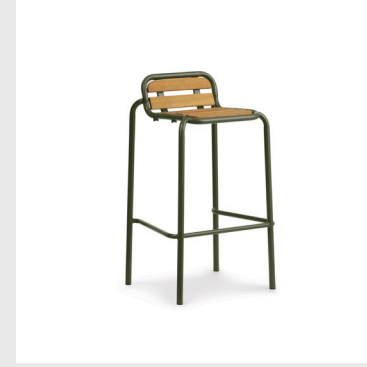

Model: Vig Barstool
Design: Simon Legald, 2023
Dimensions: H: 89 x W: 51 x D: 46 x SH: 75 cm
Specifications: Stackable
Material: Double powder coated steel and oiled Robinia (Black Locust) wood

VIG COLLECTION