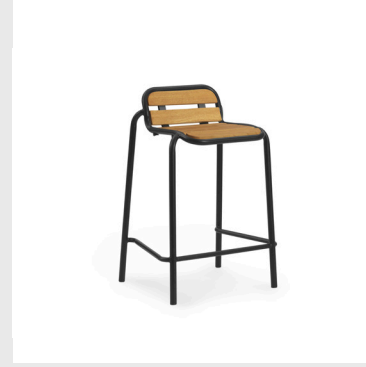

Model: Vig Barstool
Design: Simon Legald, 2023
Dimensions: H: 78,5 x W: 51 x D: 45 x SH: 65 cm
Specifications: Stackable
Material: Double powder coated steel and oiled Robinia (Black Locust) wood

VIG COLLECTION