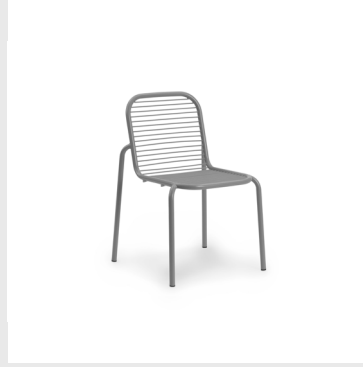

VIG COLLECTION

Model: Vig Chair
Design: Simon Legald, 2023
Dimensions: H: 83 x W: 57 x D: 55 x SH: 46 cm
Specifications: Stackable
Material: Double powder coated steel