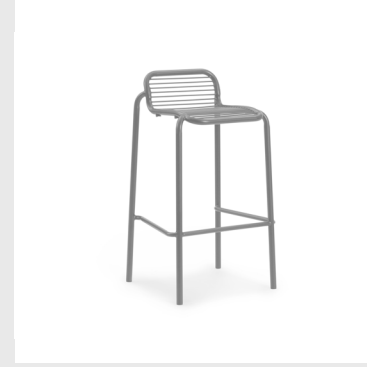

Model: Vig Barstool
Design: Simon Legald, 2023
Dimensions: H: 89 x W: 51 x D: 46 x SH: 75 cm
Specifications: Stackable
Material: Double powder coated steel

VIG COLLECTION