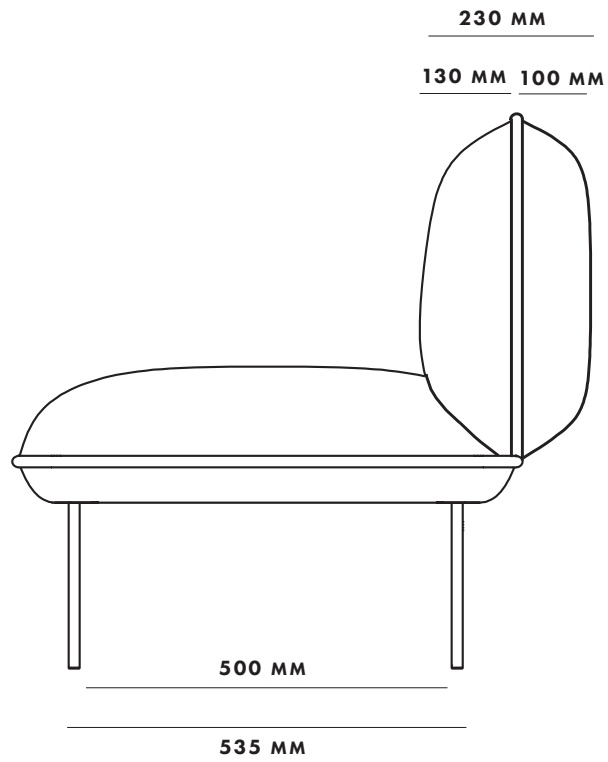

NAKKI LOBBY

DIMENSIONS

WOUD

1-SEATER

CORNER

TABLE

OTTOMAN

CHAISE LONGUE (ARM RIGHT)

CHAISE LONGUE (ARM LEFT)