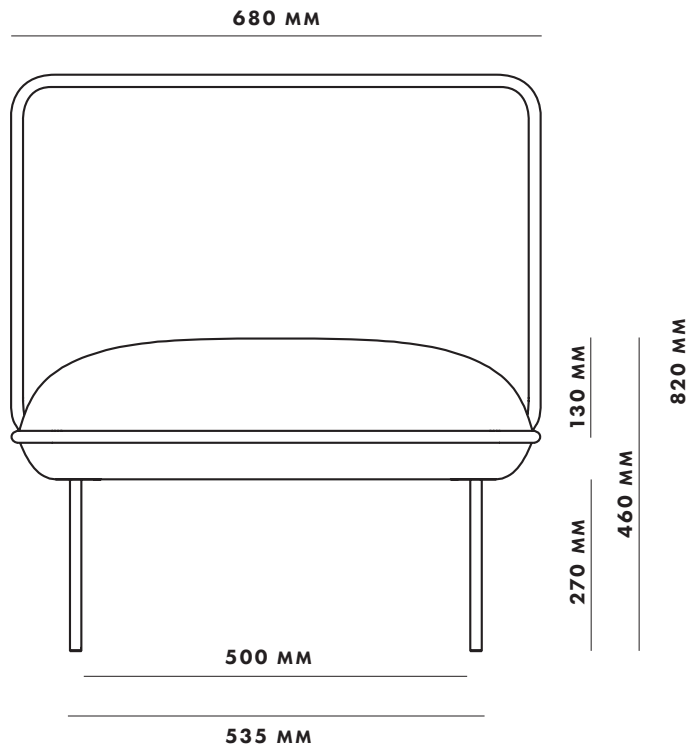

NAKKI LOBBY

DIMENSIONS

WOUD

1-SEATER

CORNER

TABLE

OTTOMAN

CHAISE LONGUE (ARM RIGHT)

CHAISE LONGUE (ARM LEFT)