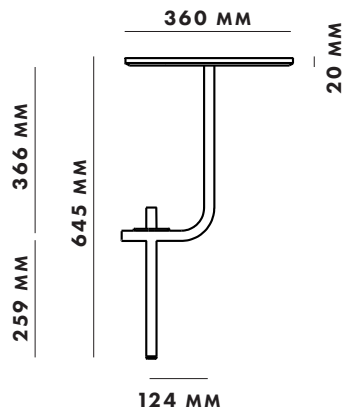

NAKKI LOBBY

DIMENSIONS

WOUD

1-SEATER

CORNER

TABLE

OTTOMAN

CHAISE LONGUE (ARM RIGHT)

CHAISE LONGUE (ARM LEFT)