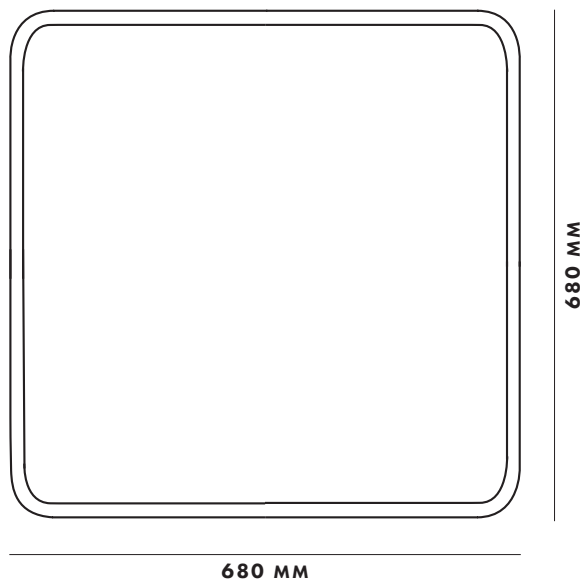

NAKKI LOBBY

DIMENSIONS

WOUD

1-SEATER

CORNER

TABLE

OTTOMAN

CHAISE LONGUE (ARM RIGHT)

CHAISE LONGUE (ARM LEFT)