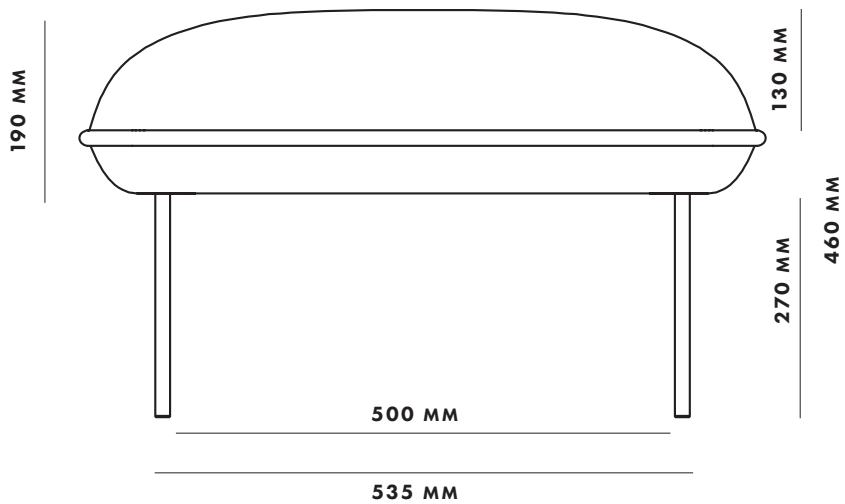

NAKKI LOBBY

DIMENSIONS

WOUD

1-SEATER

CORNER

TABLE

OTTOMAN

CHAISE LONGUE (ARM RIGHT)

CHAISE LONGUE (ARM LEFT)