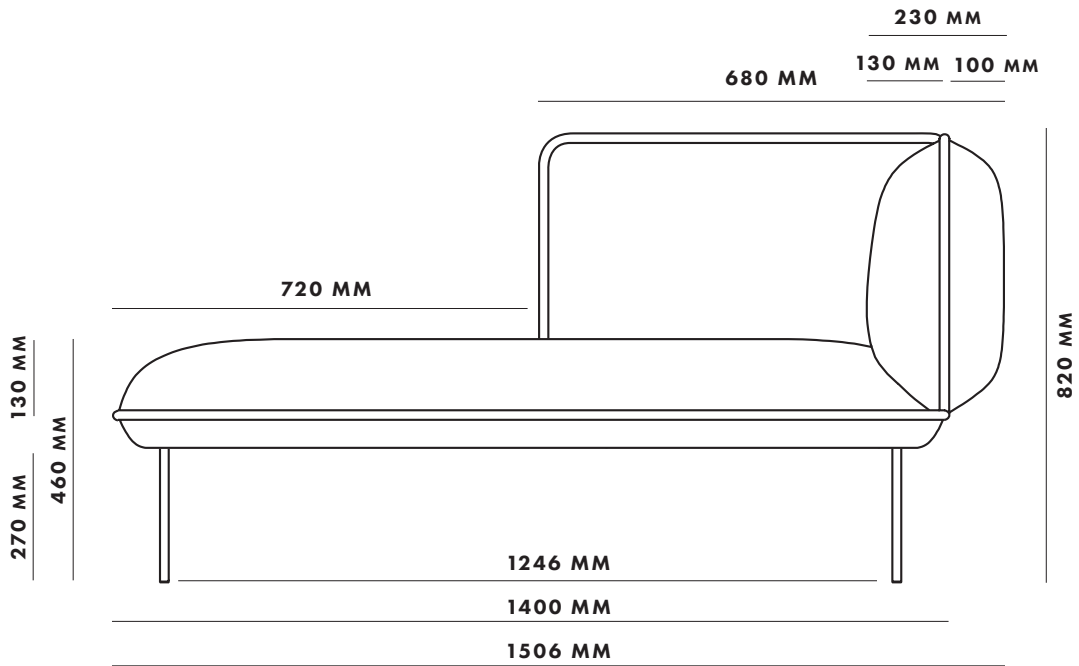

NAKKI LOBBY

DIMENSIONS

WOUD

1-SEATER

CORNER

TABLE

OTTOMAN

CHAISE LONGUE (ARM RIGHT)

CHAISE LONGUE (ARM LEFT)