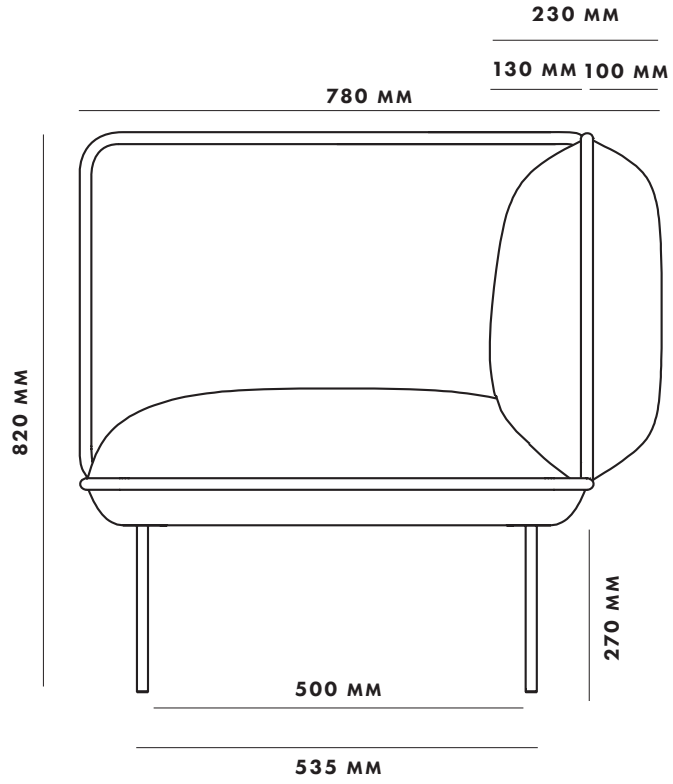

NAKKI LOBBY

DIMENSIONS

WOUD

1-SEATER

CORNER

TABLE

OTTOMAN

CHAISE LONGUE (ARM RIGHT)

CHAISE LONGUE (ARM LEFT)