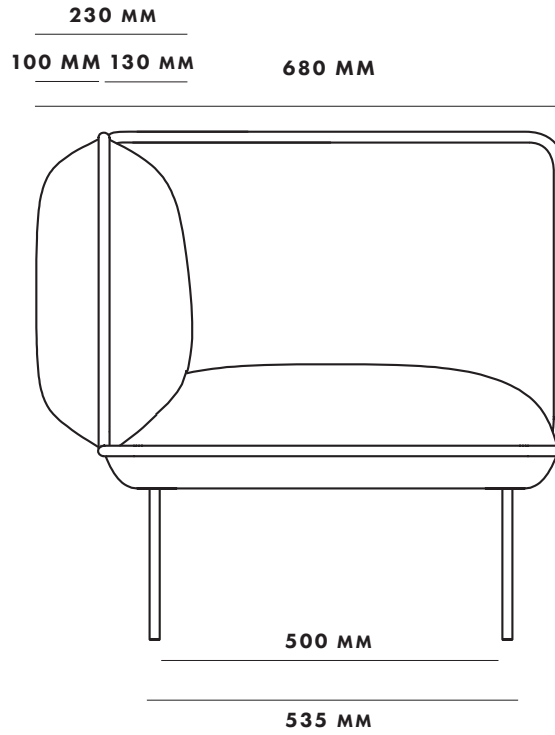

NAKKI LOBBY

DIMENSIONS

WOUD

1-SEATER

CORNER

TABLE

OTTOMAN

CHAISE LONGUE (ARM RIGHT)

CHAISE LONGUE (ARM LEFT)