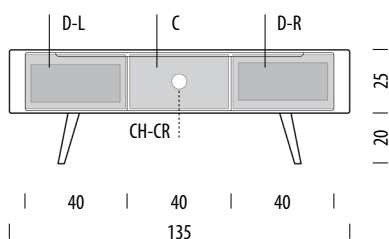

Shape	RC - Rectangular
	CR - Circular

e.g. C-UR | Compartment - upper right
D-BL | Drawer - bottom left
CH-RC | Cable hole - rectangular

Shelves Shelves indicated with triangle arrows are height-adjustable and removable.

Ena Lowboard 135 x 42

Body Solid oak, Fronts MDF

Version: 5-2-2024

Basic info

Design Salih Teskeredžić

Product size W: 135, D: 42, H: 45

Packaging W: 142, D: 46, H: 28

Volume 0,18 m³

Net weight 26,3 kg

Gross weight 28,9 kg

Item no. 152

Assembly 15 min / 2 persons

Internal storage	Width	Depth	Height
D-L	35	32	15
C	39	39	21
D-R	35	32	15
CH-RC	Ø6		

Ena Lowboard 135 x 55

Body Solid oak, Fronts MDF

Version: 5-2-2024

Basic info

Design Salih Teskeredžić

Product size W: 135, D: 55, H: 45

Packaging W: 142, D: 59, H: 28

Volume 0,23 m³

Net weight 33,5 kg

Gross weight 36,6 kg