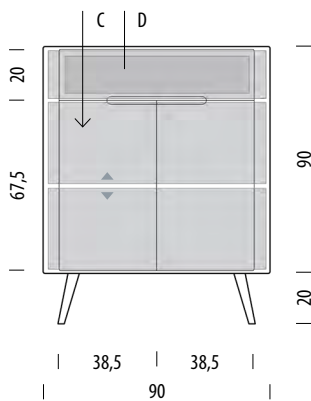

Item no. 044

Assembly 20 min / 1 person

Internal storage	Width	Depth	Height
D	37	32	12

Ena Drawer 120 - 4 drawers

Body Solid oak, Fronts MDF

Version: 5-2-2024

Basic info

Design	Salih Teskeredžić
Product size	W: 120, D: 42, H: 90
Packaging	W: 124, D: 46, H: 74
Volume	0,42 m ³
Net weight	63,4 kg
Gross weight	68,2 kg

Item no. 073

Assembly 20 min / 2 persons

Internal storage	Width	Depth	Height
D (each)	102	32	11

Ena Dresser 90

Body Solid oak, Fronts MDF

Version: 5-2-2024

Basic info

Design	Salih Teskeredžić
Product size	W: 90, D: 42, H: 110
Packaging	W: 94, D: 46, H: 94
Volume	0,41 m ³
Net weight	52,8 kg
Gross weight	56,4 kg

Item no. 074

Assembly 15 min / 2 persons

Internal storage	Width	Depth	Height
D	73	32	15
C (each)	86	39	29-35

- ▲ Shelves indicated with triangle arrows are height-adjustable and removable.
- ▼

Ena Dresser 135

Body Solid oak, Fronts MDF

Basic info

Design	Salih Teskeredžić
Product size	W: 135, D: 42, H: 110
Packaging	W: 141, D: 46, H: 94
Volume	0,61 m ³
Net weight	78,8 kg
Gross weight	84,7 kg

Item no. 075

Assembly 15 min / 2 persons