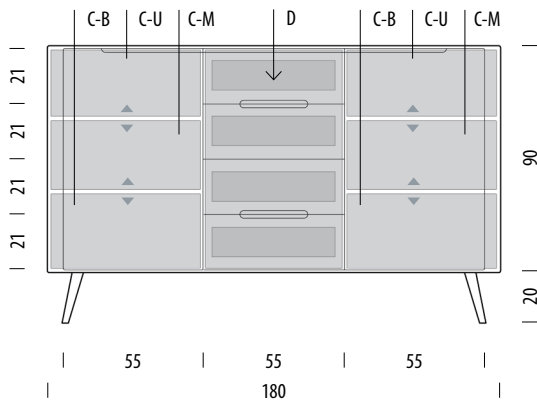

Internal storage	Width	Depth	Height
C-U	44	39	23-30
C-M	44	39	21-33
C-B	44	39	25-32
D (each)	35	32	12

- ▲ Shelves indicated with triangle arrows are height-adjustable and removable.
- ▼ Shelves indicated with inverted triangle arrows are height-adjustable and removable.

Ena Dresser 180

Body Solid oak, Fronts MDF

Version: 5-2-2024

Basic info

Design Salih Teskeredžić

Product size W: 180, D: 42, H: 110

Packaging W: 186, D: 46, H: 94

Volume 0,80 m³

Net weight 94,7 kg

Gross weight 101,9 kg

Item no. 076

Assembly 15 min / 2 persons

Internal storage	Width	Depth	Height
C-U	59	39	23-30
C-M	59	39	21-33
C-B	59	39	25-32
D (each)	50	32	12

▲ Shelves indicated with triangle arrows are height-adjustable and removable.