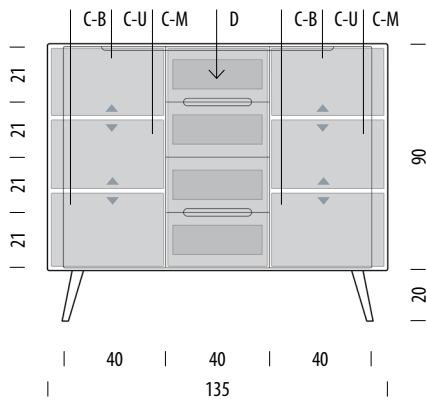

Ena Dresser 135

Body Solid oak, Fronts MDF

Basic info

Design	Salih Teskeredžić
Product size	W: 135, D: 42, H: 110
Packaging	W: 141, D: 46, H: 94
Volume	0,61 m³
Net weight	78,8 kg
Gross weight	84,7 kg

Item no. 075

Assembly 15 min / 2 persons

Internal storage	Width	Depth	Height
C-U	44	39	23-30
C-M	44	39	21-33
C-B	44	39	25-32
D (each)	35	32	12