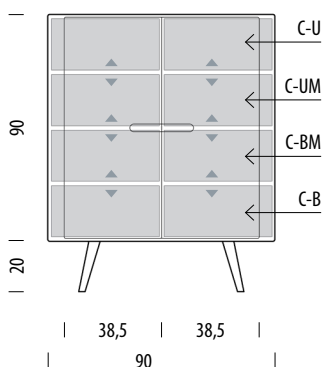

Internal storage	Width	Depth	Height
C-U	44	39	23-30
C-M	44	39	21-33
C-B	44	39	25-32
D (each)	35	32	12

- ▲ Shelves indicated with triangle arrows are height-adjustable and removable.
- ▼ Shelves indicated with inverted triangle arrows are height-adjustable and removable.

Item no. 061

Assembly 15 min / 2 persons

Internal storage	Width	Depth	Height
C-U	56	39	30-36
C-UM	56	39	34-40
C-BM	56	39	32-38
C-B	56	39	32-38

▲ Shelves indicated with triangle arrows are height-adjustable and removable.

Ena Cabinet 90 x 110

Body Solid oak, Fronts MDF

Basic info

Design	Salih Teskeredžić
Product size	W: 90, D: 42, H: 110
Packaging	W: 94, D: 46, H: 94
Volume	0,41 m ³
Net weight	53,9 kg
Gross weight	56,4 kg