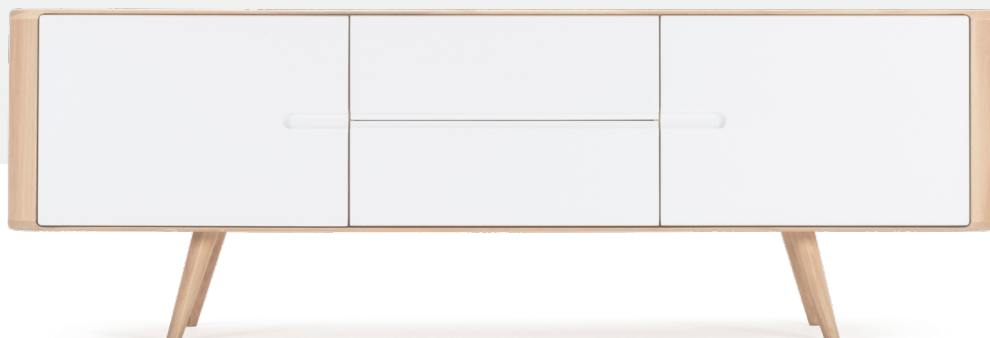

GAZZDA

Ena storage units

Product sheet

design by
Salih Teskeredžić

Ena storage units

Product facts

Materials

Body	Solid oak
Finish	Hardwax oil
Fronts	MDF - White

Technical features

Structural frame

Storage unit's body, as well as all inside shelves and drawer boxes are made out of solid wood - oak, except the thin storage unit back panel and drawer bottom panels which are made of high-density fiberboard.

Finish

Available in two plant-based Hardwax oil finishes (colours), which retain the wood's natural state, as a white or natural oil.

Fronts

Storage unit and drawer front panels are made out of MDF medium-density fiberboard (wooden fibre panels made with high temperature pressing technology) coated in white enamel color.