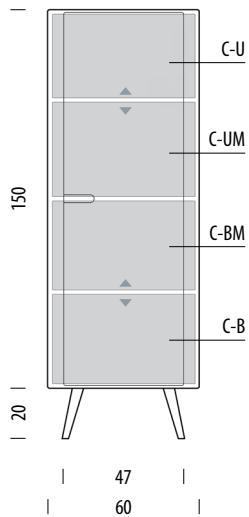

Internal storage	Width	Depth	Height
C-U	44	39	23-30
C-M	44	39	21-33
C-B	44	39	25-32
D (each)	35	32	12

- ▲ Shelves indicated with triangle arrows are height-adjustable and removable.
- ▼ Shelves indicated with inverted triangle arrows are height-adjustable and removable.

Ena Dresser 180

Body Solid oak, Fronts MDF

Version: 5-2-2024

Basic info

Design Salih Teskeredžić

Product size W: 180, D: 42, H: 110

Packaging W: 186, D: 46, H: 94

Volume 0,80 m³

Net weight 94,7 kg

Gross weight 101,9 kg

Item no. 076

Assembly 15 min / 2 persons

Internal storage	Width	Depth	Height
C-U	59	39	23-30
C-M	59	39	21-33
C-B	59	39	25-32
D (each)	50	32	12

▲ Shelves indicated with triangle arrows are height-adjustable and removable.

Ena Cabinet 60 x 170

Body Solid oak, Fronts MDF

Basic info

Design	Salih Teskeredžić
Product size	W: 60, D: 42, H: 170
Packaging	W: 64, D: 46, H: 154
Volume	0,45 m ³
Net weight	50,3 kg
Gross weight	53,6 kg