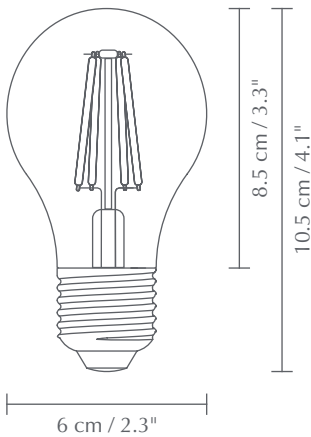

# IDEA 6W 60MM

Designed by UIMAGE Design Team

## DIMENSIONS

Ø: 6 cm / 2.3"

H: 10.5 cm / 4.1"

## PACKAGING

Gift box dimensions (Ø × H): 6.8 × 12.4 cm / 2.7 × 5"