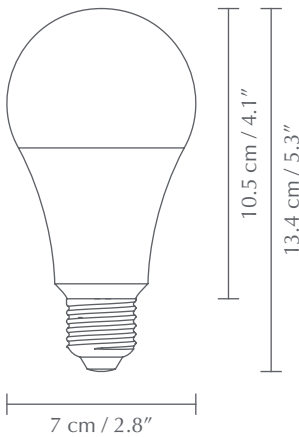

IDEA 13W 70MM

Designed by UIMAGE Design Team

TESTS & CERTIFICATIONS

CE (for indoor use)

DIMENSIONS

Ø: 7 cm / 2.8"
H: 13.4 cm / 5.3"

LIGHT SOURCE

E27 - 13W LED. 220-240V - 50 Hz - 4000 K - 1580 lm
122 lm/W. RA: >80. 25000 H

0.7

PACKAGING

Gift box dimensions (Ø x H): 8.8 x 15 cm / 3.5 x 5.9"

MEDIA KIT

Photos and press material
Download at umage.presscloud.com

ORDERING INFORMATION

Idea 13W 70 mm LED bulb

#4136