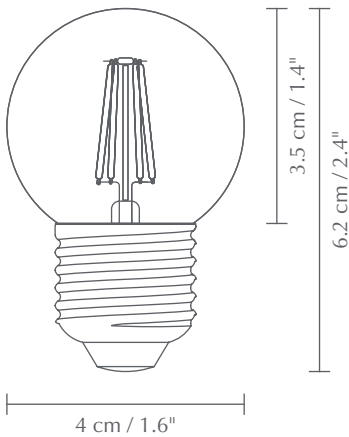

IDEA 3W 40 MM

Designed by UIMAGE Design Team

TESTS & CERTIFICATIONS

CE (for indoor use)

DIMENSIONS

Ø: 4 cm / 1.6"

H: 6.2 cm / 2.4"

LIGHT SOURCE

E27 - 4W LED, 220-240V - 50 Hz - 2700 K - 260 lumen
65 lm/W, CRI: 88, 25000 H

NUMBER OF SWITCHING CYCLES BEFORE PREMATURE LAMP FAILURE

15000

TIME TO FULL BRIGHTNESS

< 1 sec

Non-dimmable

POWER FACTOR

0.86

LUMEN MAINTENANCE FACTOR AT END OF NOMINAL LIFE TIME

0.7

PACKAGING

Gift box dimensions (Ø × H): 5.5 × 8.9 cm / 2.2 × 3.5"

MEDIA KIT

Photos and press material
Download at umage.presscloud.com

ORDERING INFORMATION

Idea 4W 40 mm LED bulb

#4171

UIMAGE