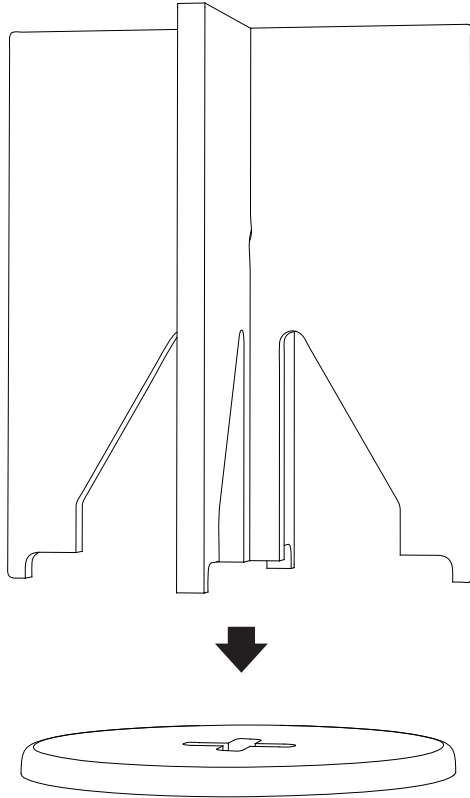

KRISTINA DAM  
*Studio*

**STOOL**

Dark Oiled Solid Oak  
36 L x 36 W x 42,2 H cm

4 x Felt stickers

Rubber hammer (not included)

1.

Rubber hammer (if needed)

2.

Place top plate on the floor and press legs inside. If needed rotate legs 90 ° clockwise until perfect fit!

Rubber hammer (if needed)

3.

---

4 x Felt stickers