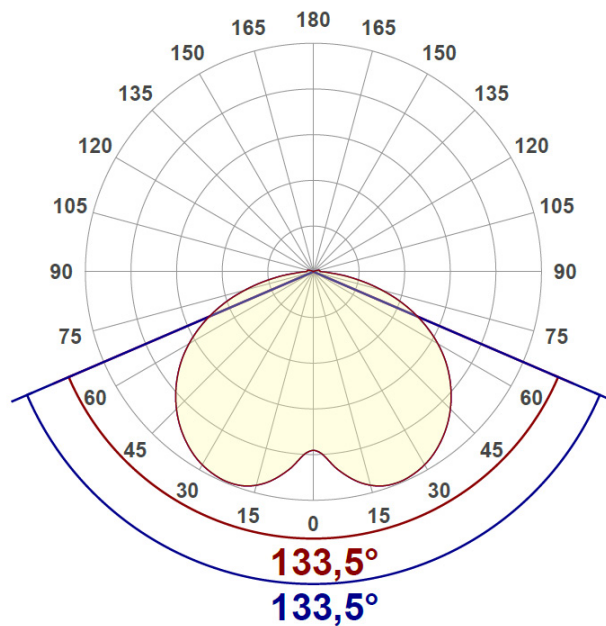

Caret^{MF1}

Matteo Fogale

2022

Subject of measurement

Product: Caret MF1
Item number: 83531001 & 83531002
Tracking number: VT220908-007349

Tested light source

LED 1W - &Tradition
Light output: 41 lumen
Colour temperature (Kelvin): 2444K

Test Result

Beam angle: 133,5°
Intensity distribution - Polar

Measurements obtained

Light output	41 lumen
Light efficiency	41 lumen/Watt
IES file available	Yes
LDT files available	Yes

* Results may vary depending on the type of bulb used in the lamp.