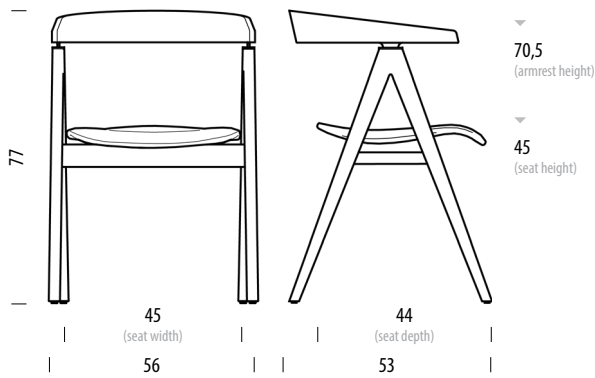

Dimensions (tolerances)

The dimensions shown are indicative, they may vary due to the natural properties of wood, season, or manufacturing processes. Deviations from the specified size may occur, usually no more than 1 cm.

Product size W: 56, D: 53, H: 77

Packaging W: 58, D: 58, H: 80

Volume 0,27 m³

Net weight 6,3 kg

Gross weight 8,9 kg

Item no. 0FE / 1CA

Assembled product

Dimensions	Width	Depth	Height
Seat	45	44	45
Armrest			70,5