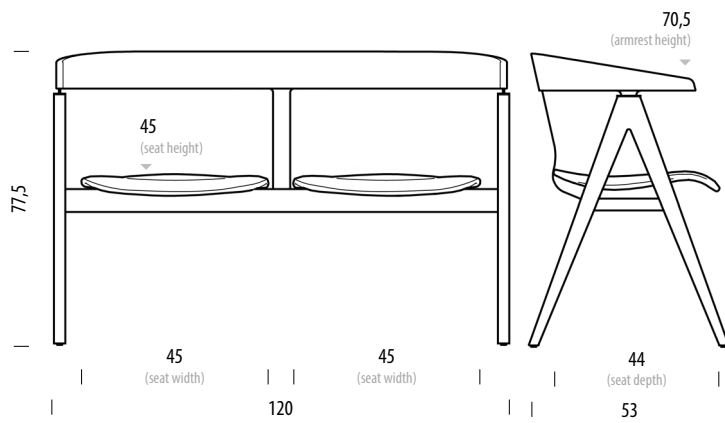

Product size W: 56, D: 53, H: 77

Packaging W: 58, D: 58, H: 80

Volume 0,27 m³

Net weight 6,3 kg

Gross weight 8,9 kg

Item no. 0FE / 1CA

Assembled product

Dimensions	Width	Depth	Height
Seat	45	44	45
Armrest			70,5

Ava Bench

Base Solid oak, Backrest Oak veneer, Seat Upholstered / Oak veneer

Version: 5-2-2024

Basic info

Design Salih Teskeredžić

Product size W: 120, D: 53, H: 77,5

Packaging W: 125, D: 56, H: 83

Volume 0,58 m³

Net weight 11,6 kg

Gross weight 17,6 kg

Item no. 182 / 1C9

Assembled product

Dimensions	Width	Depth	Height
Seat	45	44	45
Armrest			70,5

Ava seating

Available materials

Version: 5-2-2024