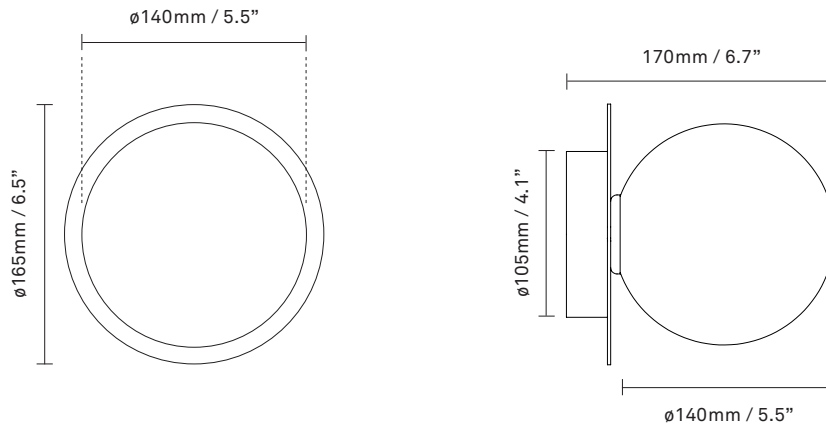

Liila 1 Outdoor is designed as an outdoor lamp and is highly suitable on both walls and ceilings in exterior areas.

Explore the rest of the **Liila collection** on our website, [here](#)

Product no.: EU - 2046010

Type: Wall / ceiling light - outdoor

Colour: Glass: optic clear / Metal: dark bronze

Materials: Powder-coated metal, mouth-blown glass

Dimensions: 165mm / 6,5in x 170mm / 6,7in
Ceiling plate: $\varnothing$ 105mm / 4.1in
Glass: $\varnothing$ 140 / 5,5in

Weight: Armature + glass: 540g

Packaging: Dimensions: L: 340mm / 13.3in x
W: 190mm / 7.4in x H: 180mm / 7in
Weight: 460g
Total weight incl. product: 1000g
Number of parcels: 1
Material: Brown cardboard

Certifications: CE, IP54, Class I

Cleaning: Use a soft dry cloth to clean the product.
Do not use household cleaners.

Light source: Socket: G9
Max wattage: 7W LED
Voltage (V): 220-240V / 120V

See recommended light source [here](#)

Light sources not included

Dimmable if installed with appropriate dimmable LED light source(s) suitable for your dimmer circuit.

Light source can be added to delivery on request or via our webshop at [nuura.com](#).

Works with appropriate lighting control module. Module can be added to delivery on request.

Find our recommendations [here](#)