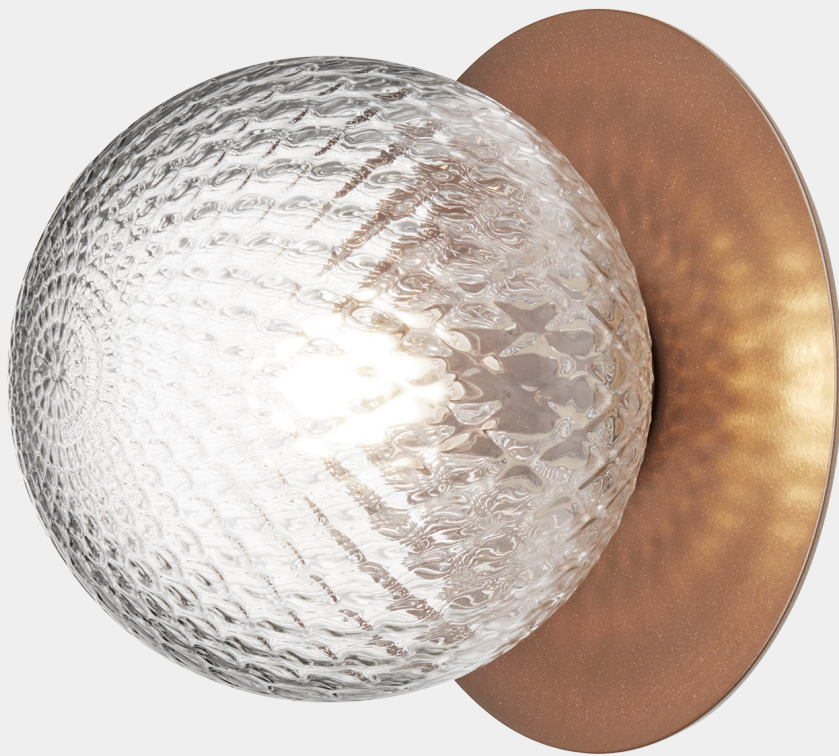

NUURA

LIILA 1 OUTDOOR
dark bronze / optic clear

Design: Sofie Refer, 2022

Liila 1 Outdoor is designed as an outdoor lamp and is highly suitable on both walls and ceilings in exterior areas.

Explore the rest of the **Liila collection** on our website, [here](#)

Product no.: EU - 2046010

Type: Wall / ceiling light - outdoor

Colour: Glass: optic clear / Metal: dark bronze

Materials: Powder-coated metal, mouth-blown glass

Dimensions: 165mm / 6,5in x 170mm / 6,7in
Ceiling plate: \varnothing 105mm / 4.1in
Glass: \varnothing 140 / 5,5in